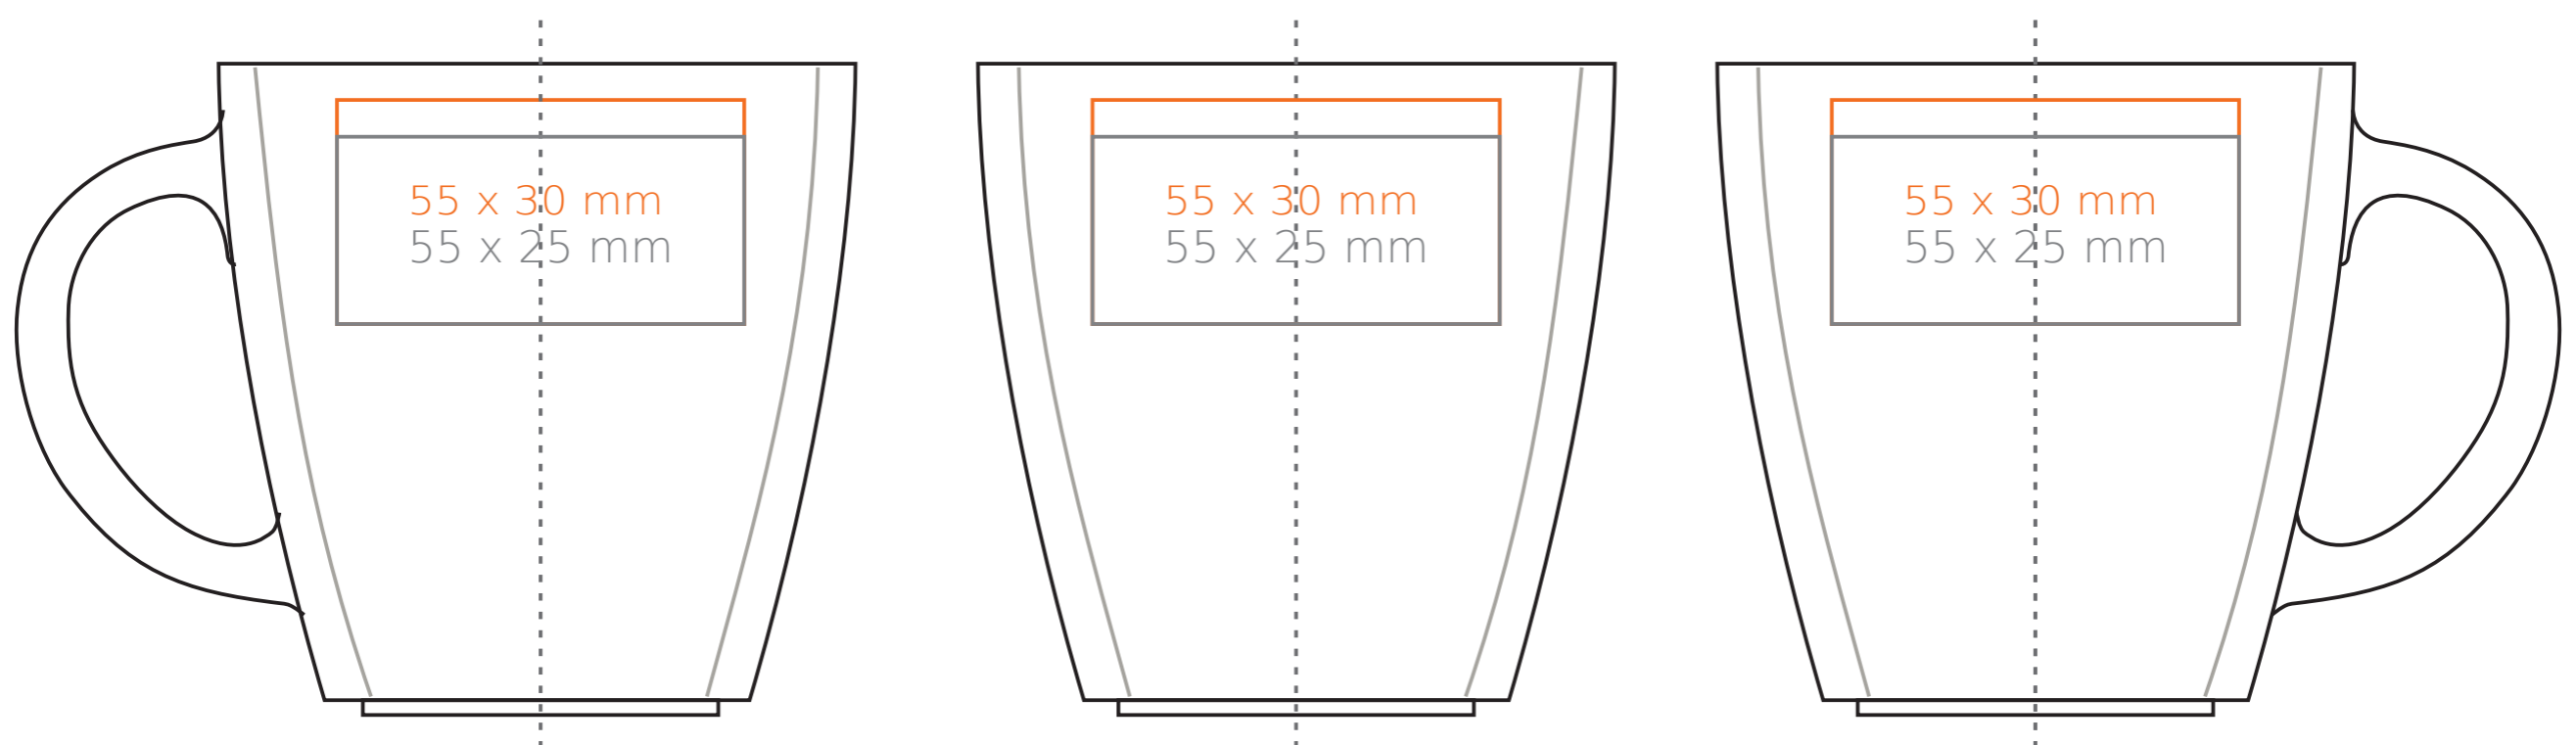

M/108 Manhattan

280ml / h: 88 mm / Ø 84 mm

Imprint on the handle	- 50 x 10 mm
Imprint on the inside	- 40 x 20 mm
Imprint on the bottom inside	- Ø 30 mm
Imprint on the bottom outside	- Ø 30 mm

*In the case of projects for transfer print running outside of the standard print area, please contact our sales department.

[How to prepare print material](#)

meaning

- Transfer Print
- Sensitive Touch
- Direct Print

M/108 Manhattan

330 ml / h: 99 mm / Ø 84 mm

Imprint on the handle	- 50 x 10 mm
Imprint on the inside	- 40 x 20 mm
Imprint on the bottom inside	- Ø 30 mm
Imprint on the bottom outside	- Ø 30 mm