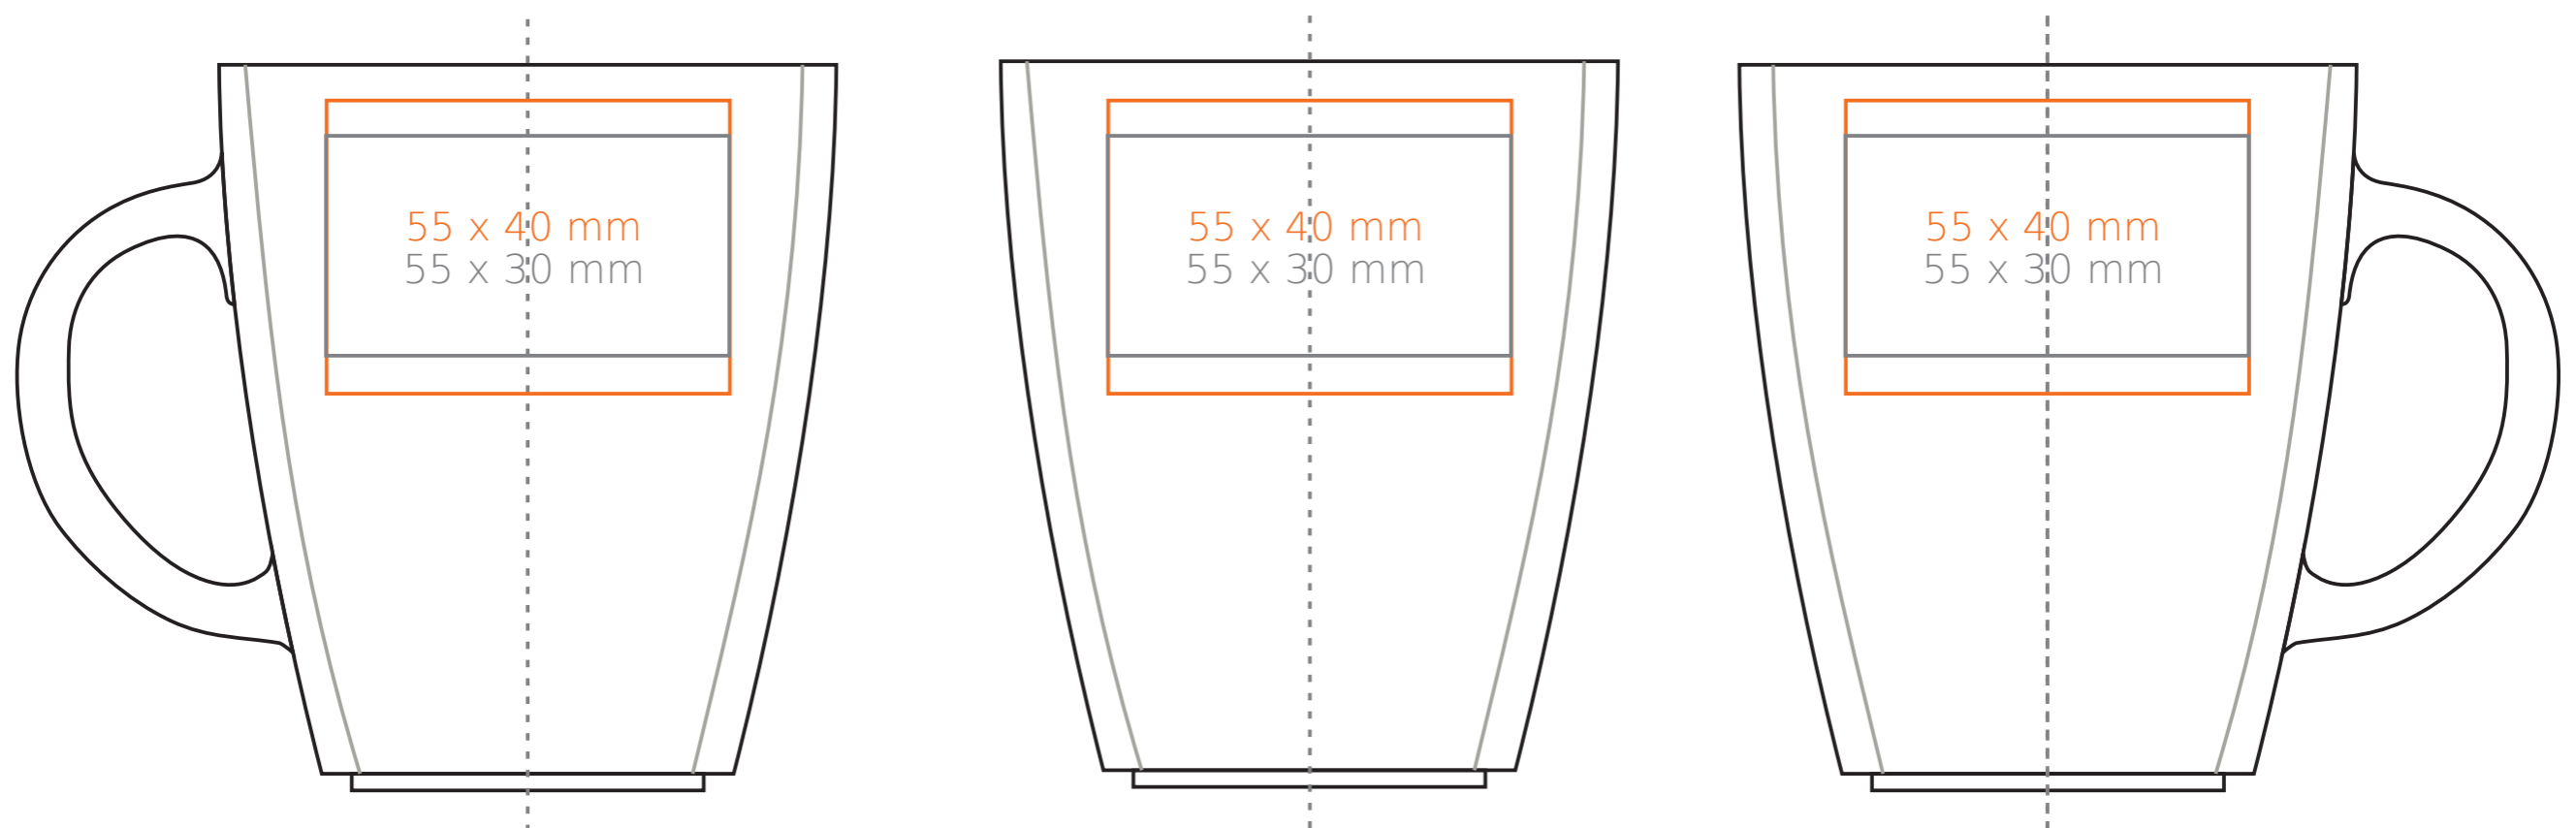

M/108 Manhattan

280ml / h: 88 mm / Ø 84 mm

Imprint on the handle	- 50 x 10 mm
Imprint on the inside	- 40 x 20 mm
Imprint on the bottom inside	- Ø 30 mm
Imprint on the bottom outside	- Ø 30 mm

*In the case of projects for transfer print running outside of the standard print area, please contact our sales department.

[How to prepare print material](#)

meaning

- Transfer Print
- Sensitive Touch
- Direct Print

M/108 Manhattan

330 ml / h: 99 mm / Ø 84 mm

Imprint on the handle	- 50 x 10 mm
Imprint on the inside	- 40 x 20 mm
Imprint on the bottom inside	- Ø 30 mm
Imprint on the bottom outside	- Ø 30 mm