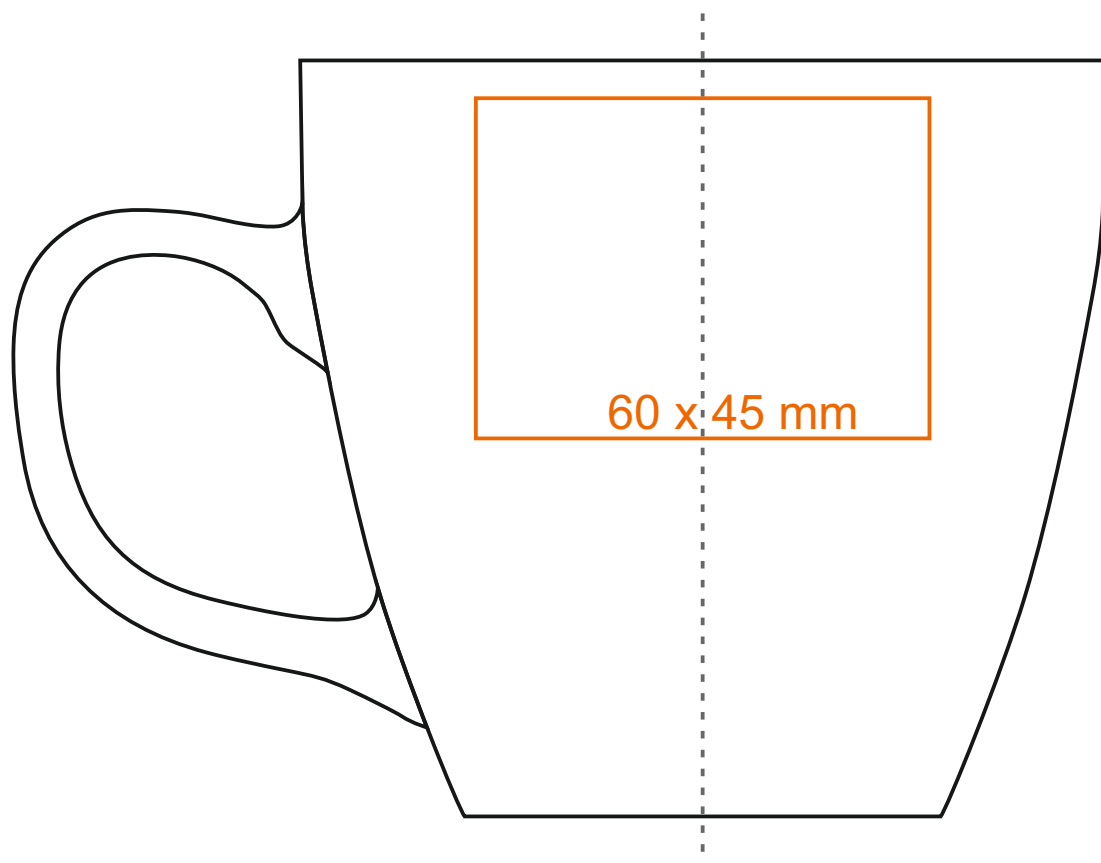

M_107 Americano EU

420 ml / h: 100 mm / Ø 97 mm

- Imprint on the handle - 40 x 10 mm
- Imprint on the inside - 50 x 15 mm
- Imprint on the bottom inside - Ø 35 mm
- Imprint on the bottom outside - Ø 35 mm