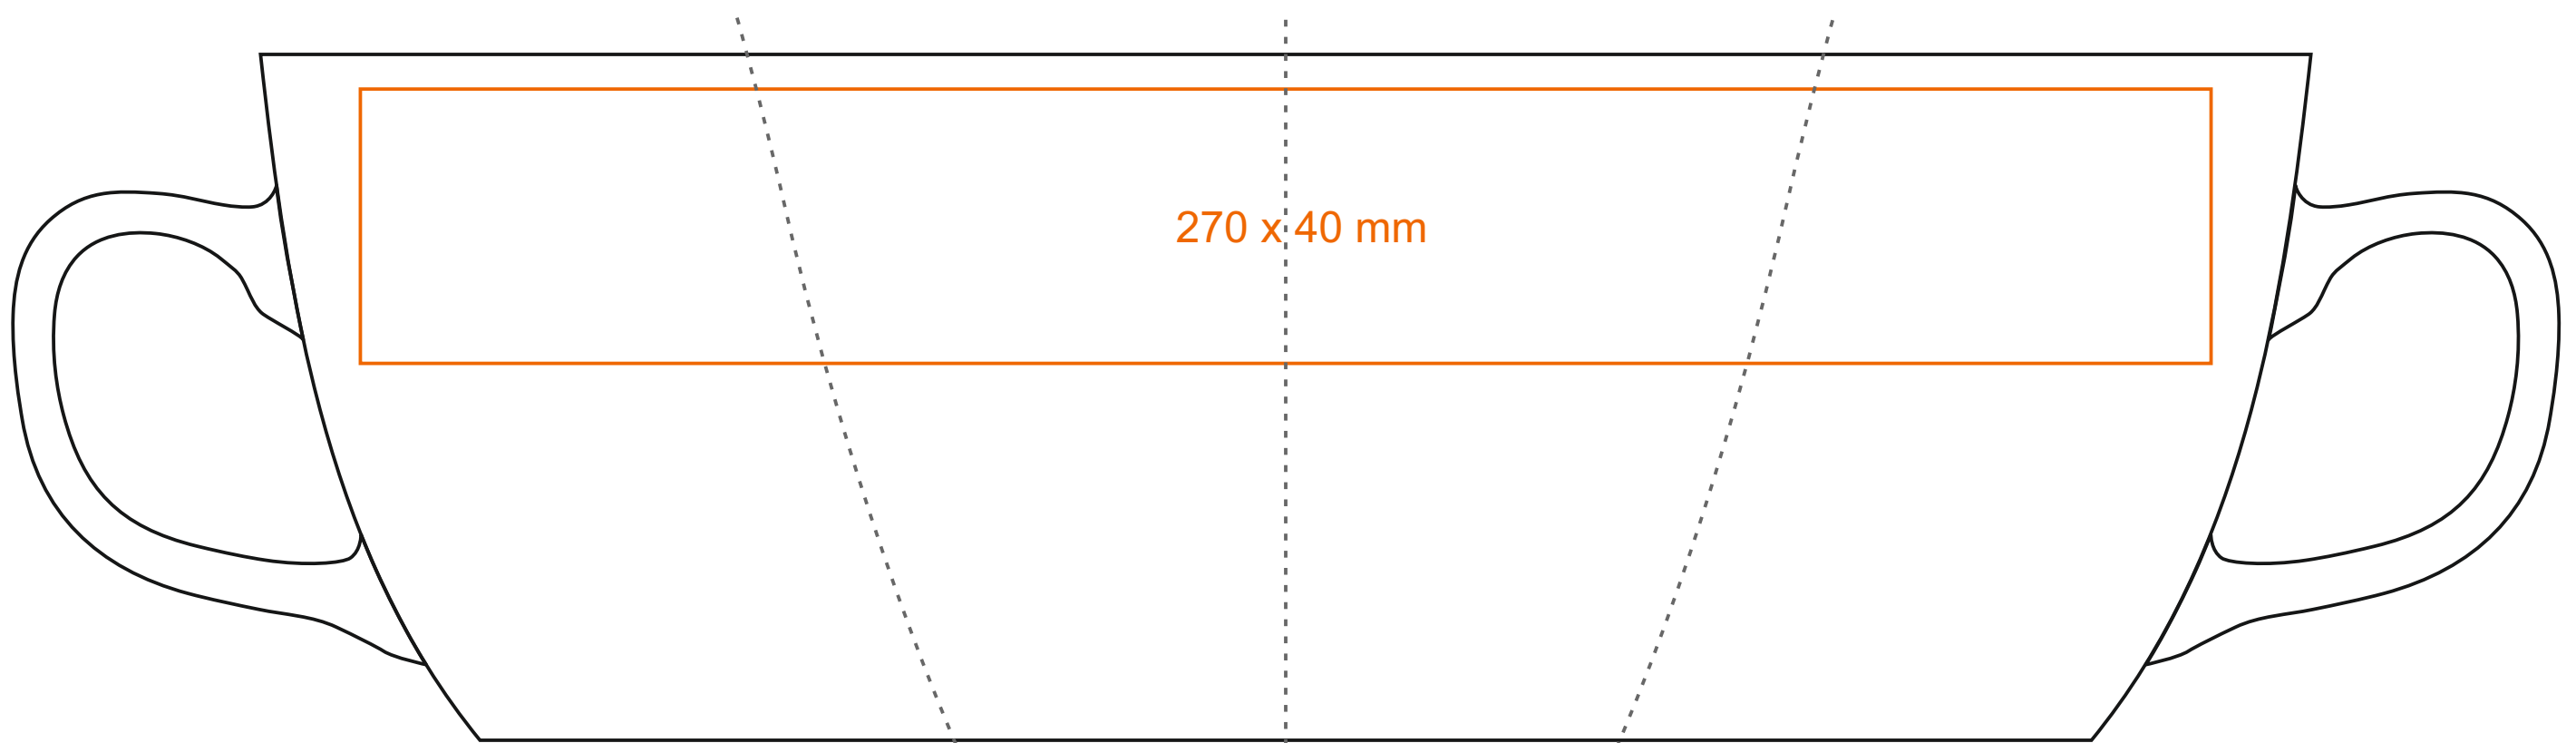

M_107 Americano EU

420 ml / h: 100 mm / Ø 97 mm

- Imprint on the handle - 40 x 10 mm
- Imprint on the inside - 50 x 15 mm
- Imprint on the bottom inside - Ø 35 mm
- Imprint on the bottom outside - Ø 35 mm