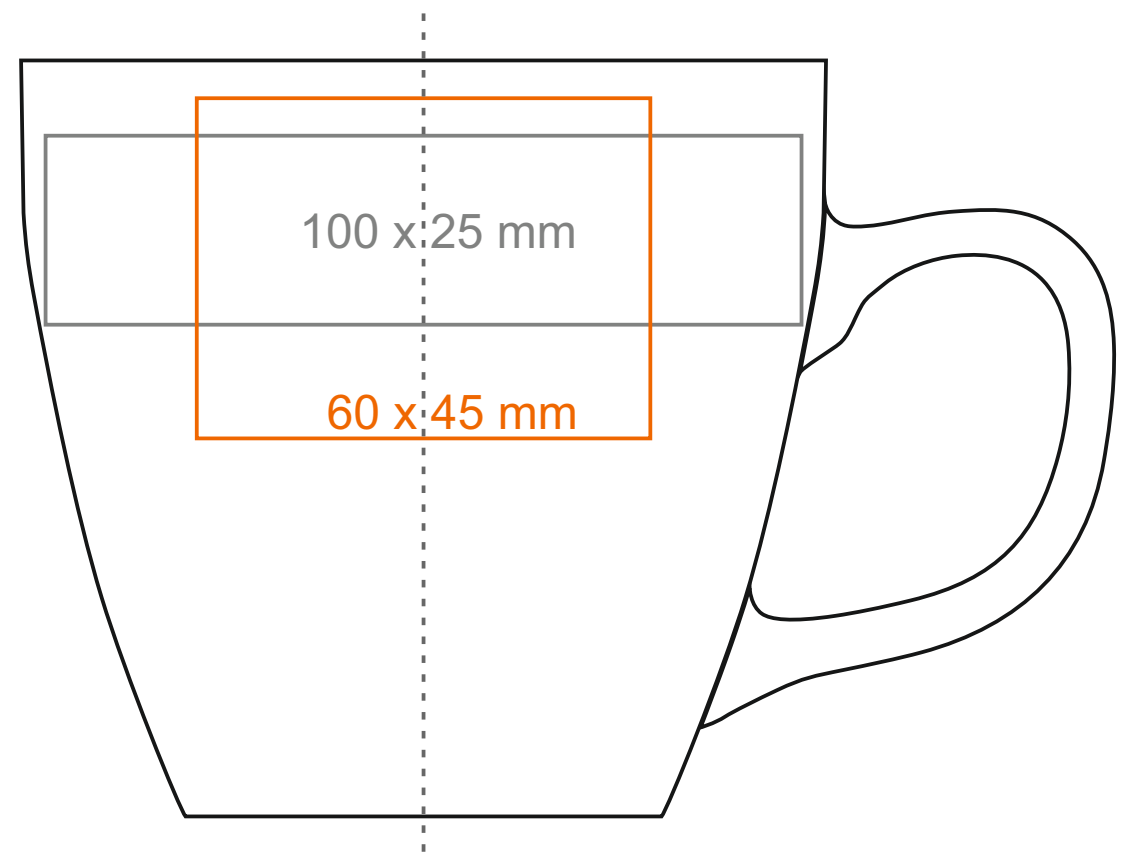

M_107 Americano EU

420 ml / h: 100 mm / Ø 97 mm

- Imprint on the handle - 40 x 10 mm
- Imprint on the inside - 50 x 15 mm
- Imprint on the bottom inside - Ø 35 mm
- Imprint on the bottom outside - Ø 35 mm